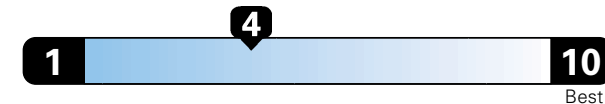

Fuel Economy and Environment

Gasoline Vehicle

Fuel Economy These estimates reflect new EPA methods beginning with 2017 models.
22 MPG
combined city/hwy
19 city 28 highway

Minivan range from 19 to 52 MPGe.
The best vehicle rates 136 MPGe.

4.5 gallons per 100 miles

You spend \$1,750
in fuel costs
over 5 years
compared to the
average new vehicle.

Annual fuel cost
\$1,750

Fuel Economy & Greenhouse Gas Rating (tailpipe only)

Smog Rating (tailpipe only)