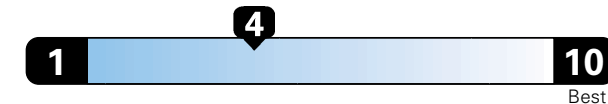

2019

PACIFICA TOURING PLUS

For more information visit: www.chrysler.com
or call 1-800-CHRYSLER

FCA US LLC

IMPORTED FROM DETROIT®

THIS VEHICLE IS MANUFACTURED TO MEET SPECIFIC UNITED STATES REQUIREMENTS. THIS VEHICLE IS NOT MANUFACTURED FOR SALE OR REGISTRATION OUTSIDE OF THE UNITED STATES.

MANUFACTURER'S SUGGESTED RETAIL PRICE OF THIS MODEL INCLUDING DEALER PREPARATION

Base Price: $32,945

CHRYSLER PACIFICA TOURING PLUS
Exterior Color: Velvet Red Pearl-Coat Exterior Paint
Interior Color: Cognac / Alloy Interior Colors
Interior: Cloth Bucket Seats
Engine: 3.6L V6 24V VVT Engine with ESS
Transmission: 9-Speed FWD Automatic Transmission

STANDARD EQUIPMENT (UNLESS REPLACED BY OPTIONAL EQUIPMENT)
FUNCTIONAL/SAFETY FEATURES

Advanced Multistage Front Airbags
Driver Inflatable Knee-Bolster Airbag
Passenger Inflatable Knee-Bolster Airbag
Supplemental Side-Curtain Airbags in All Rows
Supplemental Front Seat-Mounted Side Airbags
LATCH Ready Child Seat Anchor System
ParkView® Rear Back-Up Camera
SafetyTec Group
ParkSense® Rear Park-Assist with Stop
Blind-Spot and Cross-Path Detection
Universal Garage-Door Opener
Sentry Key® Theft Deterrent System
Electronic Stability Control
Ready-Alert Braking
Hill Start Assist
Tire Inflator Kit (No Compact Spare)
Keyless Go™
Remote-Start System (N/A w/Manual Transmission)
Remote Proximity - All Doors