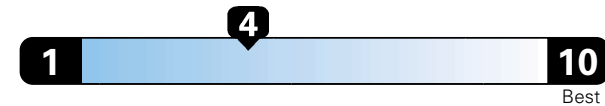

2019

PACIFICA TOURING PLUS

For more information visit: www.chrysler.com
or call 1-800-CHRYSLER

FCA US LLC

IMPORTED FROM DETROIT®

THIS VEHICLE IS MANUFACTURED TO MEET SPECIFIC UNITED STATES REQUIREMENTS. THIS VEHICLE IS NOT MANUFACTURED FOR SALE OR REGISTRATION OUTSIDE OF THE UNITED STATES.

MANUFACTURER'S SUGGESTED RETAIL PRICE OF THIS MODEL INCLUDING DEALER PREPARATION

Base Price: $32,945

CHRYSLER PACIFICA TOURING PLUS
Exterior Color: Billet Silver Metallic Clear-Coat
Interior Color: Black / Black / Black Interior Colors
Interior: Cloth Bucket Seats with "S" Logo
Engine: 3.6L V6 24V VVT Engine with ESS
Transmission: 9-Speed FWD Automatic Transmission

STANDARD EQUIPMENT (UNLESS REPLACED BY OPTIONAL EQUIPMENT)

FUNCTIONAL/SAFETY FEATURES

- Advanced Multistage Front Airbags
- Driver Inflatable Knee-Bolster Airbag
- Passenger Inflatable Knee-Bolster Airbag
- Supplemental Side-Curtain Airbags in All Rows
- Supplemental Front Seat-Mounted Side Airbags
- LATCH Ready Child Seat Anchor System
- ParkView® Rear Back-Up Camera
- SafetyTec Group
- ParkSense® Rear Park-Assist with Stop
- Blind-Spot and Cross-Path Detection
- Universal Garage-Door Opener
- Sentry Key® Theft Deterrent System
- Electronic Stability Control
- Ready-Alert Braking
- Hill Start Assist
- Tire Inflator Kit (No Compact Spare)
- Keyless Go™
- Remote-Start System (N/A w/Manual Transmission)
- Remote Proximity - All Doors

INTERIOR FEATURES