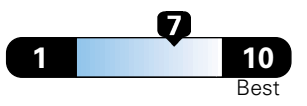

4.5 gallons per 100 miles

You spend \$1,750
in fuel costs over 5 years compared to the average new vehicle.

Annual fuel cost \$1,750

Fuel Economy & Greenhouse Gas Rating (tailpipe only)

Smog Rating (tailpipe only)