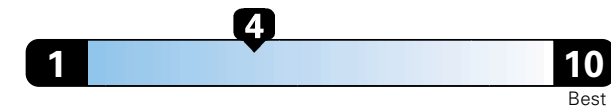

Minivan range from 20 to 48 MPGe.
The best vehicle rates 136 MPGe.

You spend \$1,750
in fuel costs over 5 years compared to the average new vehicle.

Annual fuel cost \$1,750

Fuel Economy & Greenhouse Gas Rating (tailpipe only)