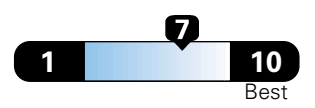

Smog Rating (tailpipe only)

This vehicle emits 401 grams CO2 per mile. The best emits 0 grams per mile (tailpipe only). Producing and distributing fuel also creates emissions; learn more at fuel economy.gov.

Actual results will vary for many reasons, including driving conditions and how you drive and maintain your vehicle. The average new vehicle gets 27 MPG and cost $7,000 to fuel over 5 years. Cost estimates are based on 15,000 miles per year at $2.55 per gallon. MPGe is miles per gasoline gallon equivalent. Vehicle emissions are a significant cause of climate change and smog.

fuel economy.gov

Calculate personalized estimates and compare vehicles