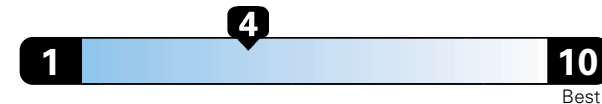

This vehicle emits 401 grams CO2 per mile. The best emits 0 grams per mile (tailpipe only). Producing and distributing fuel also creates emissions; learn more at fuelconomy.gov.

Smog Rating (tailpipe only)