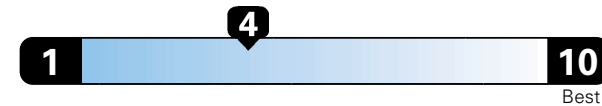

2019

PACIFICA TOURING PLUS

For more information visit: www.chrysler.com
or call 1-800-CHRYSLER

FCA US LLC

IMPORTED FROM DETROIT®

THIS VEHICLE IS MANUFACTURED TO MEET SPECIFIC UNITED STATES REQUIREMENTS. THIS VEHICLE IS NOT MANUFACTURED FOR SALE OR REGISTRATION OUTSIDE OF THE UNITED STATES.

MANUFACTURER'S SUGGESTED RETAIL PRICE OF THIS MODEL INCLUDING DEALER PREPARATION

Base Price: $32,945

CHRYSLER PACIFICA TOURING PLUS
Exterior Color: Granite Crystal Metallic Clear-Coat Exterior Paint
Interior Color: Black / Black / Black Interior Colors
Interior: Cloth Bucket Seats with "S" Logo
Engine: 3.6L V6 24V VVT Engine with ESS
Transmission: 9-Speed FWD Automatic Transmission

STANDARD EQUIPMENT (UNLESS REPLACED BY OPTIONAL EQUIPMENT)

FUNCTIONAL/SAFETY FEATURES
Advanced Multistage Front Airbags
Driver Inflatable Knee-Bolster Airbag
Passenger Inflatable Knee-Bolster Air Bag
Supplemental Side-Curtain Airbags in All Rows
Supplemental Front Seat-Mounted Side Airbags
LATCH Ready Child Seat Anchor System
ParkView® Rear Back-Up Camera
SafetyTec Group
ParkSense® Rear Park-Assist with Stop
Blind-Spot and Cross-Path Detection
Universal Garage-Door Opener
Sentry Key® Theft Deterrent System
Electronic Stability Control
Ready-Alert Braking
Hill Start Assist
Tire Inflator Kit (No Compact Spare)
Keyless Go™
Remote-Start System (N/A w/Manual Transmission)
Remote Proximity - All Doors