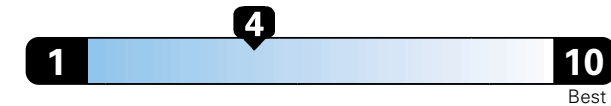

2019

PACIFICA TOURING PLUS

For more information visit: www.chrysler.com
or call 1-800-CHRYSLER

FCA US LLC

IMPORTED FROM DETROIT®

THIS VEHICLE IS MANUFACTURED TO MEET SPECIFIC UNITED STATES REQUIREMENTS. THIS VEHICLE IS NOT MANUFACTURED FOR SALE OR REGISTRATION OUTSIDE OF THE UNITED STATES.

MANUFACTURER'S SUGGESTED RETAIL PRICE OF THIS MODEL INCLUDING DEALER PREPARATION

Base Price: $33,495

CHRYSLER PACIFICA TOURING PLUS
Exterior Color: Luxury White Pearl-Coat Exterior Paint
Interior Color: Black / Black / Black Interior Colors
Interior: Cloth Bucket Seats with "S" Logo
Engine: 3.6L V6 24V VVT Engine with ESS
Transmission: 9-Speed 948TE Automatic Transmission

STANDARD EQUIPMENT (UNLESS REPLACED BY OPTIONAL EQUIPMENT)

FUNCTIONAL/SAFETY FEATURES

Advanced Multistage Front Airbags
Driver Inflatable Knee-Bolster Airbag
Passenger Inflatable Knee-Bolster Air Bag
Supplemental Side-Curtain Airbags in All Rows
Supplemental Front Seat-Mounted Side Airbags
LATCH Ready Child Seat Anchor System
ParkView® Rear Back-Up Camera
SafetyTec Group
ParkSense® Rear Park-Assist with Stop
Blind-Spot and Cross-Path Detection
Universal Garage-Door Opener
Sentry Key® Theft Deterrent System
Electronic Stability Control
Ready-Alert Braking
Hill Start Assist
Tire Inflator Kit (No Compact Spare)
Push-Button Start
Remote-Start System
Remote Proximity - All Doors

INTERIOR FEATURES
2nd-Row and 3rd-Row Stow 'n Go® Seats
8-Way Power Driver Seat
4-Way Power Driver Lumbar Adjust
Driver Seat Auto Advance 'n Return
Google Android Auto™
Apple CarPlay®
Uconnect® 4 with 7-Inch Display
SiriusXM® with 1-Year Radio Sub Call 800-643-2112
Integrated Voice Command with Bluetooth®