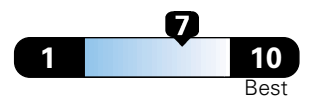

4.5 gallons per 100 miles

You spend \$1,750
in fuel costs over 5 years compared to the average new vehicle.

Annual fuel cost \$1,750

Fuel Economy & Greenhouse Gas Rating (tailpipe only)

Smog Rating (tailpipe only)