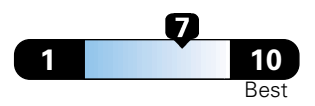

4.5 gallons per 100 miles

You spend \$1,750
in fuel costs
over 5 years
compared to the
average new vehicle.

Annual fuel cost
\$1,750

Fuel Economy & Greenhouse Gas Rating (tailpipe only)

Smog Rating (tailpipe only)