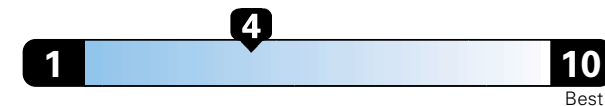

2019

PACIFICA TOURING PLUS

For more information visit: www.chrysler.com
or call 1-800-CHRYSLER

FCA US LLC

IMPORTED FROM DETROIT®

THIS VEHICLE IS MANUFACTURED TO MEET SPECIFIC UNITED STATES REQUIREMENTS. THIS VEHICLE IS NOT MANUFACTURED FOR SALE OR REGISTRATION OUTSIDE OF THE UNITED STATES.

MANUFACTURER'S SUGGESTED RETAIL PRICE OF THIS MODEL INCLUDING DEALER PREPARATION

Base Price: $32,945

CHRYSLER PACIFICA TOURING PLUS
Exterior Color: Bright White Clear-Coat Exterior Paint
Interior Color: Cognac / Alloy Interior Colors
Interior: Cloth Bucket Seats
Engine: 3.6L V6 24V VVT Engine with ESS
Transmission: 9-Speed FWD Automatic Transmission

STANDARD EQUIPMENT (UNLESS REPLACED BY OPTIONAL EQUIPMENT)
FUNCTIONAL/SAFETY FEATURES

Advanced Multistage Front Airbags
Driver Inflatable Knee-Bolster Airbag
Passenger Inflatable Knee-Bolster Airbag
Supplemental Side-Curtain Airbags in All Rows
Supplemental Front Seat-Mounted Side Airbags
LATCH Ready Child Seat Anchor System
ParkView® Rear Back-Up Camera
SafetyTec Group
ParkSense® Rear Park-Assist with Stop
Blind-Spot and Cross-Path Detection
Universal Garage-Door Opener
Sentry Key® Theft Deterrent System
Electronic Stability Control
Ready-Alert Braking
Hill Start Assist
Tire Inflator Kit (No Compact Spare)
Keyless Go™
Remote-Start System
Remote Proximity - All Doors