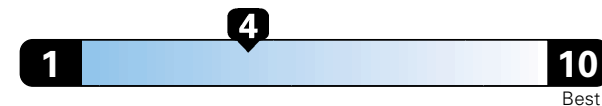

2019

PACIFICA TOURING PLUS

For more information visit: www.chrysler.com
or call 1-800-CHRYSLER

FCA US LLC

IMPORTED FROM DETROIT®

THIS VEHICLE IS MANUFACTURED TO MEET SPECIFIC UNITED STATES REQUIREMENTS. THIS VEHICLE IS NOT MANUFACTURED FOR SALE OR REGISTRATION OUTSIDE OF THE UNITED STATES.

MANUFACTURER'S SUGGESTED RETAIL PRICE OF THIS MODEL INCLUDING DEALER PREPARATION

Base Price: $32,945

CHRYSLER PACIFICA TOURING PLUS
Exterior Color: Bright White Clear-Coat Exterior Paint
Interior Color: Black / Black / Black Interior Colors
Interior: Cloth Bucket Seats with "S" Logo
Engine: 3.6L V6 24V VVT Engine with ESS
Transmission: 9-Speed FWD Automatic Transmission

STANDARD EQUIPMENT (UNLESS REPLACED BY OPTIONAL EQUIPMENT)

FUNCTIONAL/SAFETY FEATURES

Advanced Multistage Front Airbags
Driver Inflatable Knee-Bolster Airbag
Passenger Inflatable Knee-Bolster Air Bag
Supplemental Side-Curtain Airbags in All Rows
Supplemental Front Seat-Mounted Side Airbags
LATCH Ready Child Seat Anchor System
ParkView® Rear Back-Up Camera
SafetyTec Group
ParkSense® Rear Park-Assist with Stop
Blind-Spot and Cross-Path Detection
Universal Garage-Door Opener
Sentry Key® Theft Deterrent System
Electronic Stability Control
Ready-Alert Braking
Hill Start Assist
Tire Inflator Kit (No Compact Spare)
Keyless Go™
Remote-Start System (N/A w/Manual Transmission)
Remote Proximity - All Doors

INTERIOR FEATURES