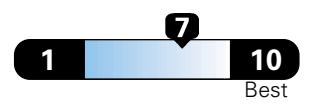

4.5 gallons per 100 miles

You spend \$1,750
in fuel costs over 5 years compared to the average new vehicle.

Annual fuel cost \$1,750

Fuel Economy & Greenhouse Gas Rating (tailpipe only)

Smog Rating (tailpipe only)