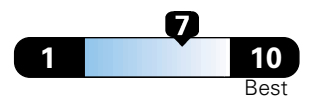

Actual results will vary for many reasons, including driving conditions and how you drive and maintain your vehicle. The average new vehicle gets 27 MPG and cost $7,000 to fuel over 5 years. Cost estimates are based on 15,000 miles per year at $2.55 per gallon. MPGe is miles per gasoline gallon equivalent. Vehicle emissions are a significant cause of climate change and smog.

fuel economy.gov

Calculate personalized estimates and compare vehicles