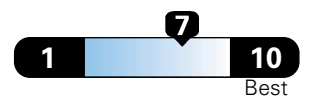

Smog Rating (tailpipe only)

This vehicle emits 401 grams CO2 per mile. The best emits 0 grams per mile (tailpipe only). Producing and distributing fuel also creates emissions; learn more at fuelconomy.gov.

Actual results will vary for many reasons, including driving conditions and how you drive and maintain your vehicle. The average new vehicle gets 27 MPG and cost $7,000 to fuel over 5 years. Cost estimates are based on 15,000 miles per year at $2.55 per gallon. MPGe is miles per gasoline gallon equivalent. Vehicle emissions are a significant cause of climate change and smog.

fuelconomy.gov

Calculate personalized estimates and compare vehicles