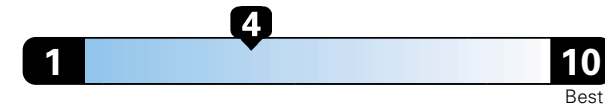

2019

PACIFICA TOURING PLUS

For more information visit: www.chrysler.com
or call 1-800-CHRYSLER

FCA US LLC

IMPORTED FROM DETROIT®

THIS VEHICLE IS MANUFACTURED TO MEET SPECIFIC UNITED STATES REQUIREMENTS. THIS VEHICLE IS NOT MANUFACTURED FOR SALE OR REGISTRATION OUTSIDE OF THE UNITED STATES.

MANUFACTURER'S SUGGESTED RETAIL PRICE OF THIS MODEL INCLUDING DEALER PREPARATION

Base Price: $32,945

CHRYSLER PACIFICA TOURING PLUS
Exterior Color: Brilliant Black Crystal Pearl-Coat Exterior Paint
Interior Color: Black / Black / Black Interior Colors
Interior: Cloth Bucket Seats with "S" Logo
Engine: 3.6L V6 24V VVT Engine with ESS
Transmission: 9-Speed FWD Automatic Transmission

STANDARD EQUIPMENT (UNLESS REPLACED BY OPTIONAL EQUIPMENT)

FUNCTIONAL/SAFETY FEATURES
Advanced Multistage Front Airbags
Driver Inflatable Knee-Bolster Airbag
Passenger Inflatable Knee-Bolster Air Bag
Supplemental Side-Curtain Airbags in All Rows
Supplemental Front Seat-Mounted Side Airbags
LATCH Ready Child Seat Anchor System
ParkView® Rear Back-Up Camera
SafetyTec Group
ParkSense® Rear Park-Assist with Stop
Blind-Spot and Cross-Path Detection
Universal Garage-Door Opener
Sentry Key® Theft Deterrent System
Electronic Stability Control
Ready-Alert Braking
Hill Start Assist
Tire Inflator Kit (No Compact Spare)
Keyless Go™
Remote-Start System (N/A w/Manual Transmission)
Remote Proximity - All Doors