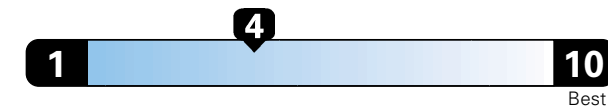

2019

PACIFICA TOURING PLUS

For more information visit: www.chrysler.com
or call 1-800-CHRYSLER

FCA US LLC

IMPORTED FROM DETROIT®

THIS VEHICLE IS MANUFACTURED TO MEET SPECIFIC UNITED STATES REQUIREMENTS. THIS VEHICLE IS NOT MANUFACTURED FOR SALE OR REGISTRATION OUTSIDE OF THE UNITED STATES.

MANUFACTURER'S SUGGESTED RETAIL PRICE OF THIS MODEL INCLUDING DEALER PREPARATION

Base Price: $32,945

CHRYSLER PACIFICA TOURING PLUS
Exterior Color: Bright White Clear-Coat Exterior Paint
Interior Color: Black / Alloy Interior Colors
Interior: Cloth Bucket Seats
Engine: 3.6L V6 24V VVT Engine with ESS
Transmission: 9-Speed FWD Automatic Transmission
STANDARD EQUIPMENT (UNLESS REPLACED BY OPTIONAL EQUIPMENT)

FUNCTIONAL/SAFETY FEATURES
Advanced Multistage Front Airbags
Driver Inflatable Knee-Bolster Airbag
Passenger Inflatable Knee-Bolster Airbag
Supplemental Side-Curtain Airbags in All Rows
Supplemental Front Seat-Mounted Side Airbags
LATCH Ready Child Seat Anchor System
ParkView® Rear Back-Up Camera
SafetyTec Group
ParkSense® Rear Park-Assist with Stop
Blind-Spot and Cross-Path Detection
Universal Garage-Door Opener
Sentry Key® Theft Deterrent System
Electronic Stability Control
Ready-Alert Braking
Hill Start Assist
Tire Inflator Kit (No Compact Spare)
Keyless Go™
Remote-Start System
Remote Proximity - All Doors