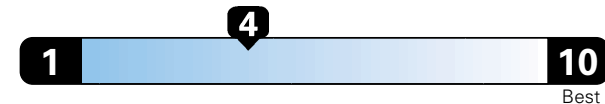

This vehicle emits 401 grams CO2 per mile. The best emits 0 grams per mile (tailpipe only). Producing and distributing fuel also creates emissions; learn more at fuel economy.gov.

Smog Rating (tailpipe only)