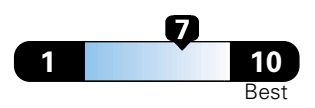

4.5 gallons per 100 miles

You spend \$1,750
in fuel costs over 5 years compared to the average new vehicle.

Annual fuel cost \$1,750

Fuel Economy & Greenhouse Gas Rating (tailpipe only)

Smog Rating (tailpipe only)