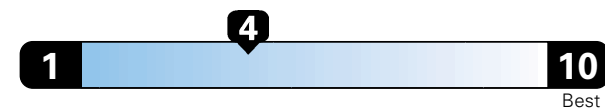

Fuel Economy and Environment

Gasoline Vehicle

Fuel Economy These estimates reflect new EPA methods beginning with 2017 models.
22 MPG
combined city/hwy
19 city 28 highway

Minivan range from 19 to 52 MPGe. The best vehicle rates 136 MPGe.

4.5 gallons per 100 miles

You spend \$1,750
in fuel costs over 5 years compared to the average new vehicle.

Annual fuel cost \$1,750

Fuel Economy & Greenhouse Gas Rating (tailpipe only)

Smog Rating (tailpipe only)