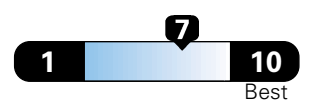

4.5 gallons per 100 miles

You spend \$1,750
in fuel costs
over 5 years
compared to the
average new vehicle.

Annual fuel cost \$1,750

Fuel Economy & Greenhouse Gas Rating (tailpipe only)

Smog Rating (tailpipe only)