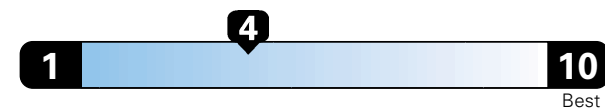

2019

PACIFICA TOURING PLUS

For more information visit: www.chrysler.com
or call 1-800-CHRYSLER

FCA US LLC

IMPORTED FROM DETROIT®

THIS VEHICLE IS MANUFACTURED TO MEET SPECIFIC UNITED STATES REQUIREMENTS. THIS VEHICLE IS NOT MANUFACTURED FOR SALE OR REGISTRATION OUTSIDE OF THE UNITED STATES.

MANUFACTURER'S SUGGESTED RETAIL PRICE OF THIS MODEL INCLUDING DEALER PREPARATION

Base Price: $32,945

CHRYSLER PACIFICA TOURING PLUS
Exterior Color: Brilliant Black Crystal Pearl-Coat Exterior Paint
Interior Color: Black / Black / Black Interior Colors
Interior: Cloth Bucket Seats with "S" Logo
Engine: 3.6L V6 24V VVT Engine with ESS
Transmission: 9-Speed FWD Automatic Transmission

STANDARD EQUIPMENT (UNLESS REPLACED BY OPTIONAL EQUIPMENT)

FUNCTIONAL/SAFETY FEATURES
Advanced Multistage Front Airbags
Driver Inflatable Knee-Bolster Airbag
Passenger Inflatable Knee-Bolster Air Bag
Supplemental Side-Curtain Airbags in All Rows
Supplemental Front Seat-Mounted Side Airbags
LATCH Ready Child Seat Anchor System
ParkView® Rear Back-Up Camera
SafetyTec Group
ParkSense® Rear Park-Assist with Stop
Blind-Spot and Cross-Path Detection
Universal Garage-Door Opener
Sentry Key® Theft Deterrent System
Electronic Stability Control
Ready-Alert Braking
Hill Start Assist
Tire Inflator Kit (No Compact Spare)
Keyless Go™
Remote-Start System (N/A w/Manual Transmission)
Remote Proximity - All Doors