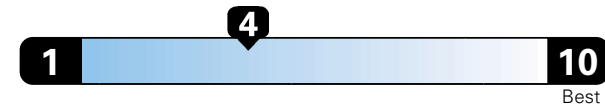

2019

PACIFICA TOURING PLUS

For more information visit: www.chrysler.com
or call 1-800-CHRYSLER

FCA US LLC

IMPORTED FROM DETROIT®

THIS VEHICLE IS MANUFACTURED TO MEET SPECIFIC UNITED STATES REQUIREMENTS. THIS VEHICLE IS NOT MANUFACTURED FOR SALE OR REGISTRATION OUTSIDE OF THE UNITED STATES.

MANUFACTURER'S SUGGESTED RETAIL PRICE OF THIS MODEL INCLUDING DEALER PREPARATION

Base Price: $32,945

CHRYSLER PACIFICA TOURING PLUS
Exterior Color: Bright White Clear-Coat Exterior Paint
Interior Color: Black / Black / Black Interior Colors
Interior: Cloth Bucket Seats with "S" Logo
Engine: 3.6L V6 24V VVT Engine with ESS
Transmission: 9-Speed FWD Automatic Transmission

STANDARD EQUIPMENT (UNLESS REPLACED BY OPTIONAL EQUIPMENT)

FUNCTIONAL/SAFETY FEATURES
Advanced Multistage Front Airbags
Driver Inflatable Knee-Bolster Airbag
Passenger Inflatable Knee-Bolster Air Bag
Supplemental Side-Curtain Airbags in All Rows
Supplemental Front Seat-Mounted Side Airbags
LATCH Ready Child Seat Anchor System
ParkView® Rear Back-Up Camera
SafetyTec Group
ParkSense® Rear Park-Assist with Stop
Blind-Spot and Cross-Path Detection
Universal Garage-Door Opener
Sentry Key® Theft Deterrent System
Electronic Stability Control
Ready-Alert Braking
Hill Start Assist
Tire Inflator Kit (No Compact Spare)
Keyless Go™
Remote-Start System (N/A w/Manual Transmission)
Remote Proximity - All Doors