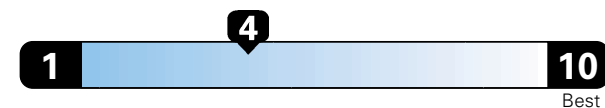

2019

PACIFICA TOURING PLUS

For more information visit: www.chrysler.com
or call 1-800-CHRYSLER

FCA US LLC

IMPORTED FROM DETROIT®

THIS VEHICLE IS MANUFACTURED TO MEET SPECIFIC UNITED STATES REQUIREMENTS. THIS VEHICLE IS NOT MANUFACTURED FOR SALE OR REGISTRATION OUTSIDE OF THE UNITED STATES.

MANUFACTURER'S SUGGESTED RETAIL PRICE OF THIS MODEL INCLUDING DEALER PREPARATION

Base Price: $33,245

CHRYSLER PACIFICA TOURING PLUS
Exterior Color: Bright White Clear-Coat Exterior Paint
Interior Color: Black / Alloy Interior Colors
Interior: Cloth Bucket Seats
Engine: 3.6L V6 24V VVT Engine with ESS
Transmission: 9-Speed 948TE Automatic Transmission

STANDARD EQUIPMENT (UNLESS REPLACED BY OPTIONAL EQUIPMENT)

FUNCTIONAL/SAFETY FEATURES
Advanced Multistage Front Airbags
Driver Inflatable Knee-Bolster Airbag
Passenger Inflatable Knee-Bolster Air Bag
Supplemental Side-Curtain Airbags in All Rows
Supplemental Front Seat-Mounted Side Airbags
LATCH Ready Child Seat Anchor System
ParkView® Rear Back-Up Camera
SafetyTec Group
ParkSense® Rear Park-Assist with Stop
Blind-Spot and Cross-Path Detection
Universal Garage-Door Opener
Sentry Key® Theft Deterrent System
Electronic Stability Control
Ready-Alert Braking
Hill Start Assist
Tire Inflator Kit (No Compact Spare)
Push-Button Start
Remote-Start System
Remote Proximity - All Doors