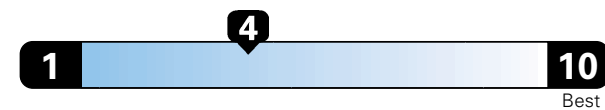

2019

PACIFICA LIMITED

For more information visit: www.chrysler.com
or call 1-800-CHRYSLER

FCA US LLC

IMPORTED FROM DETROIT®

THIS VEHICLE IS MANUFACTURED TO MEET SPECIFIC UNITED STATES REQUIREMENTS. THIS VEHICLE IS NOT MANUFACTURED FOR SALE OR REGISTRATION OUTSIDE OF THE UNITED STATES.

MANUFACTURER'S SUGGESTED RETAIL PRICE OF THIS MODEL INCLUDING DEALER PREPARATION

Base Price: $44,445

CHRYSLER PACIFICA LIMITED
Exterior Color: Luxury White Pearl-Coat Exterior Paint
Interior Color: Black / Black / Black Interior Colors
Interior: Nappa Leather Buckets Seats w "S" Logo
Engine: 3.6L V6 24V VVT Engine with ESS
Transmission: 9-Speed FWD Automatic Transmission

STANDARD EQUIPMENT (UNLESS REPLACED BY OPTIONAL EQUIPMENT)

FUNCTIONAL/SAFETY FEATURES
Advanced Multistage Front Airbags
Driver Inflatable Knee-Bolster Airbag
Passenger Inflatable Knee-Bolster Air Bag
Supplemental Side-Curtain Airbags in All Rows
Supplemental Front Seat-Mounted Side Airbags
LATCH Ready Child Seat Anchor System
ParkView® Rear Back-Up Camera
SafetyTec Group
Blind-Spot and Cross-Path Detection
ParkSense® Rear Park-Assist with Stop
Electronic Stability Control
Security Alarm
Sentry Key® Theft Deterrent System
Keyless Go™
Remote-Start System (N/A w/Manual Transmission)
Hill Start Assist
Tire Inflator Kit (No Compact Spare)
Hands-Free Sliding Doors and Liftgate

INTERIOR FEATURES
Uconnect® 4C NAV with 8.4-Inch Display
SiriusXM® Sat Radio w/ 1-Yr Radio Subscription
5-Year SiriusXM® Traffic™ Service
5-Year SiriusXM® Travel Link Service