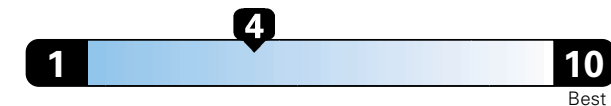

2019

PACIFICA LIMITED

For more information visit: www.chrysler.com
or call 1-800-CHRYSLER

FCA US LLC

IMPORTED FROM DETROIT®

THIS VEHICLE IS MANUFACTURED TO MEET SPECIFIC UNITED STATES REQUIREMENTS. THIS VEHICLE IS NOT MANUFACTURED FOR SALE OR REGISTRATION OUTSIDE OF THE UNITED STATES.

MANUFACTURER'S SUGGESTED RETAIL PRICE OF THIS MODEL INCLUDING DEALER PREPARATION

Base Price: $44,445

CHRYSLER PACIFICA LIMITED
Exterior Color: Brilliant Black Crystal Pearl-Coat Exterior Paint
Interior Color: Black / Black / Black Interior Colors
Interior: Nappa Leather Buckets Seats w "S" Logo
Engine: 3.6L V6 24V VVT Engine with ESS
Transmission: 9-Speed FWD Automatic Transmission

STANDARD EQUIPMENT (UNLESS REPLACED BY OPTIONAL EQUIPMENT)

FUNCTIONAL/SAFETY FEATURES

- Advanced Multistage Front Airbags
- Driver Inflatable Knee-Bolster Airbag
- Passenger Inflatable Knee-Bolster Air Bag
- Supplemental Side-Curtain Airbags in All Rows
- Supplemental Front Seat-Mounted Side Airbags
- LATCH Ready Child Seat Anchor System
- ParkView® Rear Back-Up Camera
- SafetyTec Group
- Blind-Spot and Cross-Path Detection
- ParkSense® Rear Park-Assist with Stop
- Electronic Stability Control
- Security Alarm
- Sentry Key® Theft Deterrent System
- Keyless Go™
- Remote-Start System (N/A w/Manual Transmission)
- Hill Start Assist
- Tire Inflator Kit (No Compact Spare)
- Hands-Free Sliding Doors and Liftgate

INTERIOR FEATURES