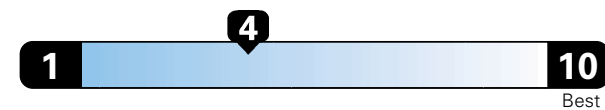

2019

PACIFICA LIMITED

For more information visit: www.chrysler.com
or call 1-800-CHRYSLER

FCA US LLC

IMPORTED FROM DETROIT®

THIS VEHICLE IS MANUFACTURED TO MEET SPECIFIC UNITED STATES REQUIREMENTS. THIS VEHICLE IS NOT MANUFACTURED FOR SALE OR REGISTRATION OUTSIDE OF THE UNITED STATES.

MANUFACTURER'S SUGGESTED RETAIL PRICE OF THIS MODEL INCLUDING DEALER PREPARATION

Base Price: $44,445

CHRYSLER PACIFICA LIMITED
Exterior Color: Maximum Steel Metallic Clear-Coat Exterior Paint
Interior Color: Black / Alloy / Black Interior Colors
Interior: Premium Nappa Leather-Trimmed Bucket Seats
Engine: 3.6L V6 24V VVT Engine with ESS
Transmission: 9-Speed FWD Automatic Transmission
STANDARD EQUIPMENT (UNLESS REPLACED BY OPTIONAL EQUIPMENT)

FUNCTIONAL/SAFETY FEATURES
Advanced Multistage Front Airbags
Driver Inflatable Knee-Bolster Airbag
Passenger Inflatable Knee-Bolster Air Bag
Supplemental Side-Curtain Airbags in All Rows
Supplemental Front Seat-Mounted Side Airbags
LATCH Ready Child Seat Anchor System
ParkView® Rear Back-Up Camera
SafetyTec Group
Blind-Spot and Cross-Path Detection
ParkSense® Rear Park-Assist with Stop
Electronic Stability Control
Security Alarm
Sentry Key® Theft Deterrent System
Keyless Go™
Remote-Start System
Hill Start Assist
Tire Inflator Kit (No Compact Spare)
Hands-Free Sliding Doors and Liftgate