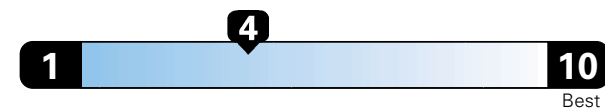

2019

PACIFICA LIMITED

For more information visit: www.chrysler.com
or call 1-800-CHRYSLER

FCA US LLC

IMPORTED FROM DETROIT®

THIS VEHICLE IS MANUFACTURED TO MEET SPECIFIC UNITED STATES REQUIREMENTS. THIS VEHICLE IS NOT MANUFACTURED FOR SALE OR REGISTRATION OUTSIDE OF THE UNITED STATES.

MANUFACTURER'S SUGGESTED RETAIL PRICE OF THIS MODEL INCLUDING DEALER PREPARATION

Base Price: $44,445

CHRYSLER PACIFICA LIMITED

Exterior Color: Brilliant Black Crystal Pearl-Coat Exterior Paint

Interior Color: Black / Black / Black Interior Colors

Interior: Nappa Leather Buckets Seats w "S" Logo

Engine: 3.6L V6 24V VVT Engine with ESS

Transmission: 9-Speed 948TE Automatic Transmission

STANDARD EQUIPMENT (UNLESS REPLACED BY OPTIONAL EQUIPMENT)

FUNCTIONAL/SAFETY FEATURES

- Advanced Multistage Front Airbags
- Driver Inflatable Knee-Bolster Airbag
- Passenger Inflatable Knee-Bolster Air Bag
- Supplemental Side-Curtain Airbags in All Rows
- Supplemental Front Seat-Mounted Side Airbags
- LATCH Ready Child Seat Anchor System
- ParkView® Rear Back-Up Camera
- SafetyTec Group
- Blind-Spot and Cross-Path Detection
- ParkSense® Rear Park-Assist with Stop
- Electronic Stability Control
- Security Alarm
- Sentry Key® Theft Deterrent System
- Keyless Go™
- Remote-Start System
- Hill Start Assist
- Tire Inflator Kit (No Compact Spare)
- Hands-Free Sliding Doors and Liftgate

INTERIOR FEATURES