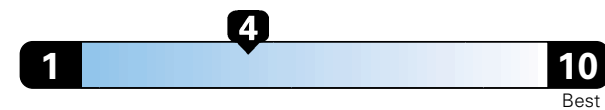

2019

PACIFICA LIMITED

For more information visit: www.chrysler.com
or call 1-800-CHRYSLER

FCA US LLC

IMPORTED FROM DETROIT®

THIS VEHICLE IS MANUFACTURED TO MEET SPECIFIC UNITED STATES REQUIREMENTS. THIS VEHICLE IS NOT MANUFACTURED FOR SALE OR REGISTRATION OUTSIDE OF THE UNITED STATES.

MANUFACTURER'S SUGGESTED RETAIL PRICE OF THIS MODEL INCLUDING DEALER PREPARATION

Base Price: $44,445

CHRYSLER PACIFICA LIMITED
Exterior Color: Velvet Red Pearl-Coat Exterior Paint
Interior Color: Black / Alloy Interior Colors
Interior: Premium Nappa Leather-Trimmed Bucket Seats
Engine: 3.6L V6 24V VVT Engine with ESS
Transmission: 9-Speed FWD Automatic Transmission

STANDARD EQUIPMENT (UNLESS REPLACED BY OPTIONAL EQUIPMENT)

FUNCTIONAL/SAFETY FEATURES

Advanced Multistage Front Airbags
Driver Inflatable Knee-Bolster Airbag
Passenger Inflatable Knee-Bolster Air Bag
Supplemental Side-Curtain Airbags in All Rows
Supplemental Front Seat-Mounted Side Airbags
LATCH Ready Child Seat Anchor System
ParkView® Rear Back Up Camera
SafetyTec Group
Blind-Spot and Cross-Path Detection
ParkSense® Rear Park-Assist with Stop
Electronic Stability Control
Security Alarm
Sentry Key® Theft Deterrent System
Keyless Go™
Remote-Start System
Hill Start Assist
Tire Inflator Kit (No Compact Spare)
Hands-Free Sliding Doors and Liftgate

INTERIOR FEATURES