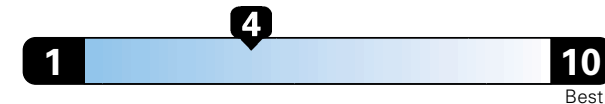

Fuel Economy and Environment

Gasoline Vehicle

Fuel Economy These estimates reflect new EPA methods beginning with 2017 models.
22 MPG combined city/hwy
19 city 28 highway
4.5 gallons per 100 miles

Minivan range from 20 to 48 MPGe. The best vehicle rates 136 MPGe.

You spend \$1,750 in fuel costs over 5 years compared to the average new vehicle.

Annual fuel cost \$1,750

Fuel Economy & Greenhouse Gas Rating (tailpipe only)

Smog Rating (tailpipe only)

This vehicle emits 401 grams CO2 per mile. The best emits 0 grams per mile (tailpipe only). Producing and distributing fuel also creates emissions; learn more at fuel economy.gov.