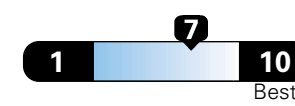

4.5 gallons per 100 miles

You spend \$1,750
in fuel costs over 5 years compared to the average new vehicle.

Annual fuel cost \$1,750

Fuel Economy & Greenhouse Gas Rating (tailpipe only)

Smog Rating (tailpipe only)