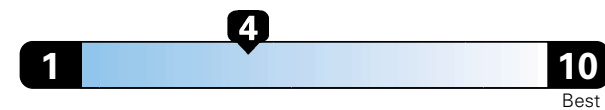

2019

PACIFICA LIMITED

For more information visit: www.chrysler.com
or call 1-800-CHRYSLER

FCA US LLC

IMPORTED FROM DETROIT®

THIS VEHICLE IS MANUFACTURED TO MEET SPECIFIC UNITED STATES REQUIREMENTS. THIS VEHICLE IS NOT MANUFACTURED FOR SALE OR REGISTRATION OUTSIDE OF THE UNITED STATES.

MANUFACTURER'S SUGGESTED RETAIL PRICE OF THIS MODEL INCLUDING DEALER PREPARATION

Base Price: $44,445

CHRYSLER PACIFICA LIMITED
Exterior Color: Bright White Clear-Coat Exterior Paint
Interior Color: Black / Alloy Interior Colors
Interior: Premium Nappa Leather-Trimmed Bucket Seats
Engine: 3.6L V6 24V VVT Engine with ESS
Transmission: 9-Speed FWD Automatic Transmission
STANDARD EQUIPMENT (UNLESS REPLACED BY OPTIONAL EQUIPMENT)

FUNCTIONAL/SAFETY FEATURES
Advanced Multistage Front Airbags
Driver Inflatable Knee-Bolster Airbag
Passenger Inflatable Knee-Bolster Air Bag
Supplemental Side-Curtain Airbags in All Rows
Supplemental Front Seat-Mounted Side Airbags
LATCH Ready Child Seat Anchor System
ParkView® Rear Back-Up Camera
SafetyTec Group
Blind-Spot and Cross-Path Detection
ParkSense® Rear Park-Assist with Stop
Electronic Stability Control
Security Alarm
Sentry Key® Theft Deterrent System
Keyless Go™
Remote-Start System (N/A w/Manual Transmission)
Hill Start Assist
Tire Inflator Kit (No Compact Spare)
Hands-Free Sliding Doors and Liftgate