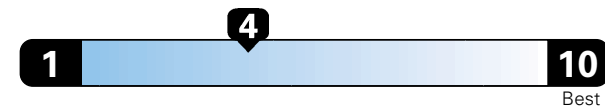

MANUFACTURER'S SUGGESTED RETAIL PRICE OF THIS MODEL INCLUDING DEALER PREPARATION

Base Price: \$44,095

CHRYSLER PACIFICA LIMITED
Exterior Color: Billet Silver Metallic Clear Coat Exterior Paint
Interior Color: Black / Diesel Interior Colors
Interior: Premium Nappa Leather-Trimmed Bucket Seats
Engine: 3.6L V6 24V VVT Engine with ESS
Transmission: 9-Speed FWD Automatic Transmission

Fuel Economy and Environment

Gasoline Vehicle

Fuel Economy These estimates reflect new EPA methods beginning with 2017 models.
22 MPG combined city/hwy
19 city 28 highway
4.5 gallons per 100 miles

Minivan range from 19 to 52 MPGe. The best vehicle rates 136 MPGe.

You spend \$1,500 in fuel costs over 5 years compared to the average new vehicle.

Annual fuel cost \$1,650

Fuel Economy & Greenhouse Gas Rating (tailpipe only)

Smog Rating (tailpipe only)

This vehicle emits 401 grams CO2 per mile. The best emits 0 grams per mile (tailpipe only). Producing and distributing fuel also creates emissions; learn more at fuel economy.gov.