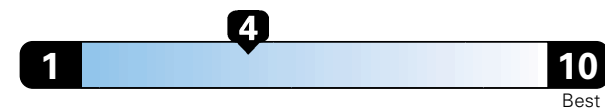

2019

PACIFICA LIMITED

For more information visit: www.chrysler.com
or call 1-800-CHRYSLER

FCA US LLC

IMPORTED FROM DETROIT®

THIS VEHICLE IS MANUFACTURED TO MEET SPECIFIC UNITED STATES REQUIREMENTS. THIS VEHICLE IS NOT MANUFACTURED FOR SALE OR REGISTRATION OUTSIDE OF THE UNITED STATES.

MANUFACTURER'S SUGGESTED RETAIL PRICE OF THIS MODEL INCLUDING DEALER PREPARATION

Base Price: $44,445

CHRYSLER PACIFICA LIMITED
Exterior Color: Brilliant Black Crystal Pearl-Coat Exterior Paint
Interior Color: Black / Alloy / Black Interior Colors
Interior: Premium Nappa Leather-Trimmed Bucket Seats
Engine: 3.6L V6 24V VVT Engine with ESS
Transmission: 9-Speed FWD Automatic Transmission

STANDARD EQUIPMENT (UNLESS REPLACED BY OPTIONAL EQUIPMENT)

FUNCTIONAL/SAFETY FEATURES
Advanced Multistage Front Airbags
Driver Inflatable Knee-Bolster Airbag
Passenger Inflatable Knee-Bolster Air Bag
Supplemental Side-Curtain Airbags in All Rows
Supplemental Front Seat-Mounted Side Airbags
LATCH Ready Child Seat Anchor System
ParkView® Rear Back-Up Camera
SafetyTec Group
Blind-Spot and Cross-Path Detection
ParkSense® Rear Park-Assist with Stop
Electronic Stability Control
Security Alarm
Sentry Key® Theft Deterrent System
Keyless Go™
Remote-Start System (N/A w/Manual Transmission)
Hill Start Assist
Tire Inflator Kit (No Compact Spare)
Hands-Free Sliding Doors and Liftgate