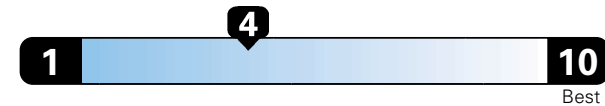

2019

PACIFICA LIMITED

For more information visit: www.chrysler.com
or call 1-800-CHRYSLER

FCA US LLC

IMPORTED FROM DETROIT®

THIS VEHICLE IS MANUFACTURED TO MEET SPECIFIC UNITED STATES REQUIREMENTS. THIS VEHICLE IS NOT MANUFACTURED FOR SALE OR REGISTRATION OUTSIDE OF THE UNITED STATES.

MANUFACTURER'S SUGGESTED RETAIL PRICE OF THIS MODEL INCLUDING DEALER PREPARATION

Base Price: $44,445

CHRYSLER PACIFICA LIMITED
Exterior Color: Velvet Red Pearl-Coat Exterior Paint
Interior Color: Deep Mocha / Black / Deep Mocha Interior Colors
Interior: Premium Nappa Leather-Trimmed Bucket Seats
Engine: 3.6L V6 24V VVT Engine with ESS
Transmission: 9-Speed FWD Automatic Transmission

STANDARD EQUIPMENT (UNLESS REPLACED BY OPTIONAL EQUIPMENT)

FUNCTIONAL/SAFETY FEATURES

Advanced Multistage Front Airbags
Driver Inflatable Knee-Bolster Airbag
Passenger Inflatable Knee-Bolster Air Bag
Supplemental Side-Curtain Airbags in All Rows
Supplemental Front Seat-Mounted Side Airbags
LATCH Ready Child Seat Anchor System
ParkView® Rear Back-Up Camera
SafetyTec Group
Blind-Spot and Cross-Path Detection
ParkSense® Rear Park-Assist with Stop
Electronic Stability Control
Security Alarm
Sentry Key® Theft Deterrent System
Keyless Go™
Remote-Start System
Hill Start Assist
Tire Inflator Kit (No Compact Spare)
Hands-Free Sliding Doors and Liftgate

INTERIOR FEATURES