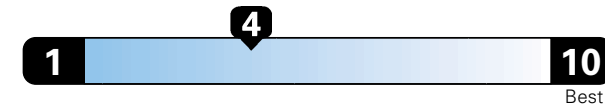

2019

PACIFICA LIMITED

For more information visit: www.chrysler.com
or call 1-800-CHRYSLER

FCA US LLC

IMPORTED FROM DETROIT®

THIS VEHICLE IS MANUFACTURED TO MEET SPECIFIC UNITED STATES REQUIREMENTS. THIS VEHICLE IS NOT MANUFACTURED FOR SALE OR REGISTRATION OUTSIDE OF THE UNITED STATES.

MANUFACTURER'S SUGGESTED RETAIL PRICE OF THIS MODEL INCLUDING DEALER PREPARATION

Base Price: $44,445

CHRYSLER PACIFICA LIMITED
Exterior Color: Bright White Clear-Coat Exterior Paint
Interior Color: Black / Black / Black Interior Colors
Interior: Nappa Leather Buckets Seats w "S" Logo
Engine: 3.6L V6 24V VVT Engine with ESS
Transmission: 9-Speed FWD Automatic Transmission
STANDARD EQUIPMENT (UNLESS REPLACED BY OPTIONAL EQUIPMENT)

FUNCTIONAL/SAFETY FEATURES
Advanced Multistage Front Airbags
Driver Inflatable Knee-Bolster Airbag
Passenger Inflatable Knee-Bolster Air Bag
Supplemental Side-Curtain Airbags in All Rows
Supplemental Front Seat-Mounted Side Airbags
LATCH Ready Child Seat Anchor System
ParkView® Rear Back-Up Camera
SafetyTec Group
Blind-Spot and Cross-Path Detection
ParkSense® Rear Park-Assist with Stop
Electronic Stability Control
Security Alarm
Sentry Key® Theft Deterrent System
Keyless Go™
Remote-Start System
Hill Start Assist
Tire Inflator Kit (No Compact Spare)
Hands-Free Sliding Doors and Liftgate