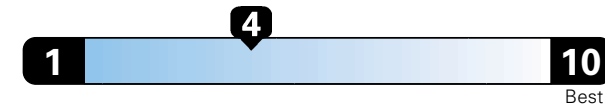

Fuel Economy and Environment

Gasoline Vehicle

Fuel Economy These estimates reflect new EPA methods beginning with 2017 models.
22 MPG combined city/hwy
19 city 28 highway
4.5 gallons per 100 miles

Minivan range from 20 to 48 MPGe.
The best vehicle rates 136 MPGe.

You spend \$1,750
in fuel costs over 5 years compared to the average new vehicle.

Annual fuel cost \$1,750

Fuel Economy & Greenhouse Gas Rating (tailpipe only)

Smog Rating (tailpipe only)

This vehicle emits 401 grams CO2 per mile. The best emits 0 grams per mile (tailpipe only). Producing and distributing fuel also creates emissions; learn more at fuel economy.gov.