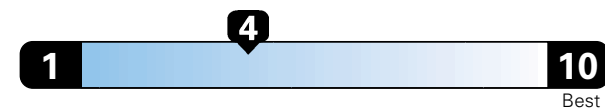

Fuel Economy and Environment

Gasoline Vehicle

Fuel Economy These estimates reflect new EPA methods beginning with 2017 models.
22 MPG
combined city/hwy
19 city 28 highway

Minivan range from 20 to 48 MPGe. The best vehicle rates 136 MPGe.

4.5 gallons per 100 miles

You spend \$1,750
in fuel costs over 5 years compared to the average new vehicle.

Annual fuel cost \$1,750

Fuel Economy & Greenhouse Gas Rating (tailpipe only)

Smog Rating (tailpipe only)