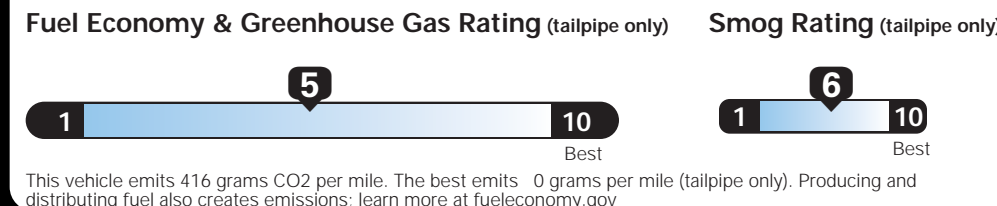

DESTINATION CHARGE $995

TOTAL PRICE: * $46,480

WARRANTY COVERAGE
5-year or 60,000-mile Powertrain Limited Warranty.
3-year or 36,000-mile Basic Limited Warranty.
Ask Dealer for a copy of the limited warranties or see your owner's manual for details.

5 YEAR / 60,000 MILE POWERTRAIN WARRANTY

Assembly Point/Port of Entry: WINDSOR, ONTARIO, CANADA

VIN: 2C4-RC1GG7HR-643292 L4-VON: 8350 S.L. 1121

THIS LABEL IS ADDED TO THIS VEHICLE TO COMPLY WITH FEDERAL LAW. THE LABEL CANNOT BE REMOVED OR ALTERED PRIOR TO DELIVERY TO THE ULTIMATE PURCHASER.
* STATE AND/OR LOCAL TAXES IF ANY, LICENSE AND TITLE FEES AND DEALER SUPPLIED AND INSTALLED OPTIONS AND ACCESSORIES ARE NOT INCLUDED IN THIS PRICE. DISCOUNT, IF ANY, IS BASED ON PRICE OF OPTIONS IF PURCHASED SEPARATELY.

EPA DOT Fuel Economy and Environment

Gasoline Vehicle

Fuel Economy 22 MPG combined city/hwy, 18 city, 28 highway. 4.5 gallons per 100 miles. These estimates reflect new EPA methods beginning with 2017 models. Minivan range from 19 to 23 MPG. The best vehicle rates 119 MPGe.

You spend $1,250 more in fuel costs over 5 years compared to the average new vehicle.

Annual fuel cost $1,650

Actual results will vary for many reasons, including driving conditions and how you drive and maintain your vehicle. The average new vehicle gets 26 MPG and cost $7,000 to fuel over 5 years. Cost estimates are based on 15,000 miles per year at $2.45 per gallon. MPGe is miles per gasoline gallon equivalent. Vehicle emissions are a significant cause of climate change and smog.

fueleconomy.gov Calculate personalized estimates and compare vehicles

GOVERNMENT 5-STAR SAFETY RATINGS

Table with 3 columns: Rating Category, Description, and Star Rating. Overall Vehicle Score: 5 stars. Frontal Crash: 5 stars. Side Crash: 5 stars. Rollover: 5 stars.

Star ratings range from 1 to 5 stars (★★★★★) with 5 being the highest. Source: National Highway Traffic Safety Administration (NHTSA) www.safercar.gov or 1-888-327-4236

The safety ratings above are based on Federal Government tests of particular vehicles equipped with certain features and options. The performance of this vehicle may differ.

PARTS CONTENT INFORMATION FOR VEHICLES IN THIS CARLINE: U.S./CANADIAN PARTS CONTENT: 62% MAJOR SOURCES OF FOREIGN PARTS CONTENT: MEXICO: 22% NOTE: PARTS CONTENT DOES NOT INCLUDE FINAL ASSEMBLY, DISTRIBUTION, OR OTHER NON-PARTS COSTS. FOR THIS VEHICLE: FINAL ASSEMBLY POINT: WINDSOR, ONTARIO, CANADA COUNTRY OF ORIGIN: ENGINE: MEXICO TRANSMISSION: UNITED STATES