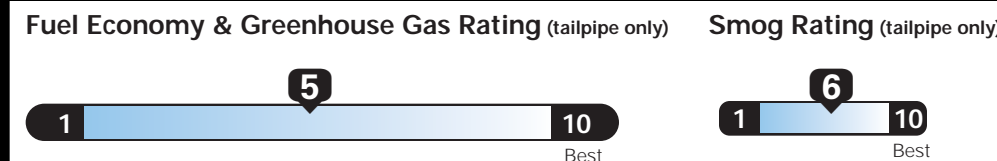

This vehicle emits 416 grams CO2 per mile. The best emits 0 grams per mile (tailpipe only). Producing and distributing fuel also creates emissions; learn more at fueleconomy.gov

Actual results will vary for many reasons, including driving conditions and how you drive and maintain your vehicle. The average new vehicle gets 26 MPG and cost $7,000 to fuel over 5 years. Cost estimates are based on 15,000 miles per year at $2.45 per gallon. MPGe is miles per gasoline gallon equivalent. Vehicle emissions are a significant cause of climate change and smog.

fueleconomy.gov Calculate personalized estimates and compare vehicles

GOVERNMENT 5-STAR SAFETY RATINGS

This vehicle has not been rated by the government for frontal crash, side crash or rollover risk.

Source: National Highway Traffic Safety Administration (NHTSA) www.safercar.gov or 1-888-327-4236

PARTS CONTENT INFORMATION

FOR VEHICLES IN THIS CARLINE: U.S./CANADIAN PARTS CONTENT: 62% MAJOR SOURCES OF FOREIGN PARTS CONTENT:

MEXICO: 22% NOTE: PARTS CONTENT DOES NOT INCLUDE FINAL ASSEMBLY, DISTRIBUTION, OR OTHER NON-PARTS COSTS.

FOR THIS VEHICLE: FINAL ASSEMBLY POINT: WINDSOR, ONTARIO, CANADA COUNTRY OF ORIGIN: ENGINE: MEXICO TRANSMISSION: UNITED STATES