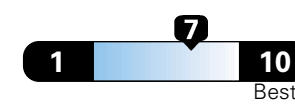

4.5 gallons per 100 miles

You spend \$1,750 in fuel costs over 5 years compared to the average new vehicle.

Annual fuel cost \$1,750

Fuel Economy & Greenhouse Gas Rating (tailpipe only)

Smog Rating (tailpipe only)