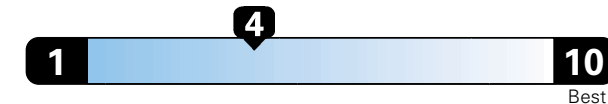

2020

PACIFICA LIMITED 35TH ANNIVERSARY

For more information visit: www.chrysler.com or call 1-800-CHRYSLER

FCA US LLC

IMPORTED FROM DETROIT®

THIS VEHICLE IS MANUFACTURED TO MEET SPECIFIC UNITED STATES REQUIREMENTS. THIS VEHICLE IS NOT MANUFACTURED FOR SALE OR REGISTRATION OUTSIDE OF THE UNITED STATES.

MANUFACTURER'S SUGGESTED RETAIL PRICE OF THIS MODEL INCLUDING DEALER PREPARATION

Base Price: $44,445

CHRYSLER PACIFICA LIMITED
Exterior Color: Luxury White Pearl-Coat Exterior Paint
Interior Color: Black / Black / Black Interior Colors
Interior: Premium Leather-Trim Bucket Seats
Engine: 3.6L V6 24V VVT Engine Upp I w/ESS
Transmission: 9-Speed 948TE Automatic Transmission

STANDARD EQUIPMENT (UNLESS REPLACED BY OPTIONAL EQUIPMENT)

FUNCTIONAL/SAFETY FEATURES
Advanced Multistage Front Air Bags
Driver Inflatable Knee-Bolster Air Bag
Passenger Inflatable Knee-Bolster Air Bag
Supplemental Side-Curtain All-Rows Air Bags
Supplemental Front Seat-Side Air Bags
LATCH Ready Child Seat Anchor System
ParkView® Rear Back-Up Camera
SafetyTec
Blind-Spot and Rear Cross-Path Detection
ParkSense® Rear Park Assist with Stop
Electronic Stability Control
Security Alarm
Sentry Key® Theft Deterrent System
Push-Button Start
Remote-Start System
Hill Start Assist
Tire Service Kit
Hands-Free Sliding Door and Liftgate Group