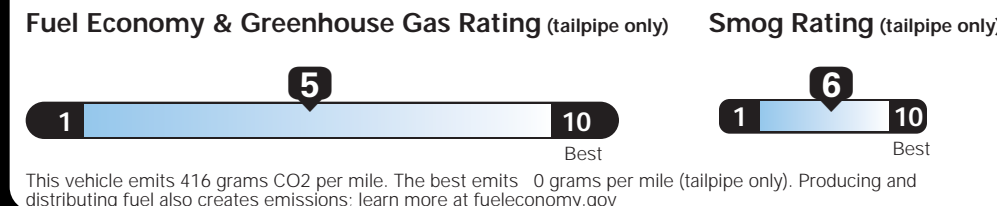

DESTINATION CHARGE $995

TOTAL PRICE: * $46,480

WARRANTY COVERAGE

5-year or 60,000-mile Powertrain Limited Warranty.
3-year or 36,000-mile Basic Limited Warranty.
Ask Dealer for a copy of the limited warranties or see your owner's manual for details.

5 YEAR / 60,000 MILE POWERTRAIN WARRANTY

Assembly Point/Port of Entry: WINDSOR, ONTARIO, CANADA

VIN: 2C4-RC1GG9HR-643293 L4-VON: 8351 S.L. 1209

THIS LABEL IS ADDED TO THIS VEHICLE TO COMPLY WITH FEDERAL LAW. THE LABEL CANNOT BE REMOVED OR ALTERED PRIOR TO DELIVERY TO THE ULTIMATE PURCHASER.

* STATE AND/OR LOCAL TAXES IF ANY, LICENSE AND TITLE FEES AND DEALER SUPPLIED AND INSTALLED OPTIONS AND ACCESSORIES ARE NOT INCLUDED IN THIS PRICE. DISCOUNT, IF ANY, IS BASED ON PRICE OF OPTIONS IF PURCHASED SEPARATELY.

EPA DOT Fuel Economy and Environment

Gasoline Vehicle

Fuel Economy 22 MPG combined city/hwy
18 city
28 highway
4.5 gallons per 100 miles
These estimates reflect new EPA methods beginning with 2017 models. Minivan range from 19 to 23 MPG. The best vehicle rates 119 MPGe.

You spend $1,250 more in fuel costs over 5 years compared to the average new vehicle.

Annual fuel cost $1,650

Actual results will vary for many reasons, including driving conditions and how you drive and maintain your vehicle. The average new vehicle gets 26 MPG and cost $7,000 to fuel over 5 years. Cost estimates are based on 15,000 miles per year at $2.45 per gallon. MPGe is miles per gasoline gallon equivalent. Vehicle emissions are a significant cause of climate change and smog.

fueleconomy.gov Calculate personalized estimates and compare vehicles

GOVERNMENT 5-STAR SAFETY RATINGS

Table with 3 columns: Rating Category, Description, and Star Rating. Overall Vehicle Score: 5 stars. Frontal Crash: 5 stars. Side Crash: 5 stars. Rollover: 4 stars.

Star ratings range from 1 to 5 stars (★★★★★) with 5 being the highest. Source: National Highway Traffic Safety Administration (NHTSA) www.safercar.gov or 1-888-327-4236

The safety ratings above are based on Federal Government tests of particular vehicles equipped with certain features and options. The performance of this vehicle may differ.

PARTS CONTENT INFORMATION FOR VEHICLES IN THIS CARLINE: U.S./CANADIAN PARTS CONTENT: 62% MAJOR SOURCES OF FOREIGN PARTS CONTENT: MEXICO: 22% NOTE: PARTS CONTENT DOES NOT INCLUDE FINAL ASSEMBLY, DISTRIBUTION, OR OTHER NON-PARTS COSTS. FOR THIS VEHICLE: FINAL ASSEMBLY POINT: WINDSOR, ONTARIO, CANADA COUNTRY OF ORIGIN: ENGINE: MEXICO TRANSMISSION: UNITED STATES