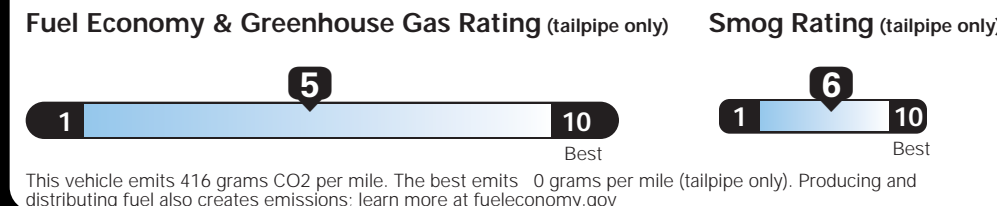

DESTINATION CHARGE $995

TOTAL PRICE: * $45,485

WARRANTY COVERAGE
5-year or 60,000-mile Powertrain Limited Warranty.
3-year or 36,000-mile Basic Limited Warranty.
Ask Dealer for a copy of the limited warranties or see your owner's manual for details.

5 YEAR / 60,000 MILE POWERTRAIN WARRANTY

Assembly Point/Port of Entry: WINDSOR, ONTARIO, CANADA

VIN: 2C4-RC1GG9HR-655976 L4-VON: 2987 S.L. 1221

THIS LABEL IS ADDED TO THIS VEHICLE TO COMPLY WITH FEDERAL LAW. THE LABEL CANNOT BE REMOVED OR ALTERED PRIOR TO DELIVERY TO THE ULTIMATE PURCHASER.
* STATE AND/OR LOCAL TAXES IF ANY, LICENSE AND TITLE FEES AND DEALER SUPPLIED AND INSTALLED OPTIONS AND ACCESSORIES ARE NOT INCLUDED IN THIS PRICE. DISCOUNT, IF ANY, IS BASED ON PRICE OF OPTIONS IF PURCHASED SEPARATELY.

EPA DOT Fuel Economy and Environment

Gasoline Vehicle

Fuel Economy 22 MPG combined city/hwy, 18 city, 28 highway. 4.5 gallons per 100 miles. These estimates reflect new EPA methods beginning with 2017 models. Minivan range from 19 to 52 MPG. The best vehicle rates 136 MPGe.

You spend $1,250 more in fuel costs over 5 years compared to the average new vehicle.

Annual fuel cost $1,650

Actual results will vary for many reasons, including driving conditions and how you drive and maintain your vehicle. The average new vehicle gets 26 MPG and cost $7,000 to fuel over 5 years. Cost estimates are based on 15,000 miles per year at $2.45 per gallon. MPGe is miles per gasoline gallon equivalent. Vehicle emissions are a significant cause of climate change and smog.

fueleconomy.gov Calculate personalized estimates and compare vehicles

GOVERNMENT 5-STAR SAFETY RATINGS

Overall Vehicle Score ★★★★★
Based on the combined ratings of frontal, side, and rollover. Should ONLY be compared to other vehicles of similar size and weight.

Frontal Crash Driver Passenger ★★★★★

Based on the risk of injury in a frontal impact. Should ONLY be compared to other vehicles of similar size and weight.

Side Crash Front seat Rear seat ★★★★★

Based on the risk of injury in a side impact.

Rollover ★★★★★

Based on the risk of rollover in a single-vehicle crash.

Star ratings range from 1 to 5 stars (★★★★★) with 5 being the highest. Source: National Highway Traffic Safety Administration (NHTSA) www.safercar.gov or 1-888-327-4236

The safety ratings above are based on Federal Government tests of particular vehicles equipped with certain features and options. The performance of this vehicle may differ.

PARTS CONTENT INFORMATION

FOR VEHICLES IN THIS CARLINE: U.S./CANADIAN PARTS CONTENT: 62%

MAJOR SOURCES OF FOREIGN PARTS CONTENT:

MEXICO: 22%
NOTE: PARTS CONTENT DOES NOT INCLUDE FINAL ASSEMBLY, DISTRIBUTION, OR OTHER NON-PARTS COSTS.

FOR THIS VEHICLE: FINAL ASSEMBLY POINT: WINDSOR, ONTARIO, CANADA

COUNTRY OF ORIGIN: ENGINE: MEXICO TRANSMISSION: UNITED STATES