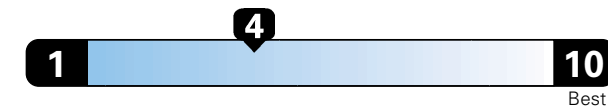

2019

PACIFICA LIMITED

For more information visit: www.chrysler.com
or call 1-800-CHRYSLER

FCA US LLC

IMPORTED FROM DETROIT®

THIS VEHICLE IS MANUFACTURED TO MEET SPECIFIC UNITED STATES REQUIREMENTS. THIS VEHICLE IS NOT MANUFACTURED FOR SALE OR REGISTRATION OUTSIDE OF THE UNITED STATES.

MANUFACTURER'S SUGGESTED RETAIL PRICE OF THIS MODEL INCLUDING DEALER PREPARATION

Base Price: $44,445

CHRYSLER PACIFICA LIMITED
Exterior Color: Ocean Blue Metallic Exterior Paint
Interior Color: Black / Black / Black Interior Colors
Interior: Nappa Leather Buckets Seats w "S" Logo
Engine: 3.6L V6 24V VVT Engine with ESS
Transmission: 9-Speed FWD Automatic Transmission
STANDARD EQUIPMENT (UNLESS REPLACED BY OPTIONAL EQUIPMENT)

FUNCTIONAL/SAFETY FEATURES
Advanced Multistage Front Airbags
Driver Inflatable Knee-Bolster Airbag
Passenger Inflatable Knee-Bolster Air Bag
Supplemental Side-Curtain Airbags in All Rows
Supplemental Front Seat-Mounted Side Airbags
LATCH Ready Child Seat Anchor System
ParkView® Rear Back-Up Camera
SafetyTec Group
Blind-Spot and Cross-Path Detection
ParkSense® Rear Park-Assist with Stop
Electronic Stability Control
Security Alarm
Sentry Key® Theft Deterrent System
Keyless Go™
Remote-Start System
Hill Start Assist
Tire Inflator Kit (No Compact Spare)
Hands-Free Sliding Doors and Liftgate