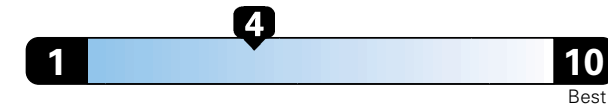

2019

PACIFICA LIMITED

For more information visit: www.chrysler.com
or call 1-800-CHRYSLER

FCA US LLC

IMPORTED FROM DETROIT®

THIS VEHICLE IS MANUFACTURED TO MEET SPECIFIC UNITED STATES REQUIREMENTS. THIS VEHICLE IS NOT MANUFACTURED FOR SALE OR REGISTRATION OUTSIDE OF THE UNITED STATES.

MANUFACTURER'S SUGGESTED RETAIL PRICE OF THIS MODEL INCLUDING DEALER PREPARATION

Base Price: $44,445

CHRYSLER PACIFICA LIMITED
Exterior Color: Luxury White Pearl-Coat Exterior Paint
Interior Color: Black / Alloy Interior Colors
Interior: Premium Nappa Leather-Trimmed Bucket Seats
Engine: 3.6L V6 24V VVT Engine with ESS
Transmission: 9-Speed 948TE Automatic Transmission

STANDARD EQUIPMENT (UNLESS REPLACED BY OPTIONAL EQUIPMENT)

FUNCTIONAL/SAFETY FEATURES
Advanced Multistage Front Airbags
Driver Inflatable Knee-Bolster Airbag
Passenger Inflatable Knee-Bolster Air Bag
Supplemental Side-Curtain Airbags in All Rows
Supplemental Front Seat-Mounted Side Airbags
LATCH Ready Child Seat Anchor System
ParkView® Rear Back-Up Camera
SafetyTec Group
Blind-Spot and Cross-Path Detection
ParkSense® Rear Park-Assist with Stop
Electronic Stability Control
Security Alarm
Sentry Key® Theft Deterrent System
Keyless Go™
Remote-Start System
Hill Start Assist
Tire Inflator Kit (No Compact Spare)
Hands-Free Sliding Doors and Liftgate