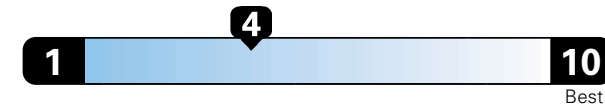

2019

PACIFICA LIMITED

For more information visit: www.chrysler.com
or call 1-800-CHRYSLER

FCA US LLC

IMPORTED FROM DETROIT®

THIS VEHICLE IS MANUFACTURED TO MEET SPECIFIC UNITED STATES REQUIREMENTS. THIS VEHICLE IS NOT MANUFACTURED FOR SALE OR REGISTRATION OUTSIDE OF THE UNITED STATES.

MANUFACTURER'S SUGGESTED RETAIL PRICE OF THIS MODEL INCLUDING DEALER PREPARATION

Base Price: $44,445

CHRYSLER PACIFICA LIMITED
Exterior Color: Velvet Red Pearl-Coat Exterior Paint
Interior Color: Black / Alloy Interior Colors
Interior: Premium Nappa Leather-Trimmed Bucket Seats
Engine: 3.6L V6 24V VVT Engine with ESS
Transmission: 9-Speed FWD Automatic Transmission
STANDARD EQUIPMENT (UNLESS REPLACED BY OPTIONAL EQUIPMENT)

FUNCTIONAL/SAFETY FEATURES
Advanced Multistage Front Airbags
Driver Inflatable Knee-Bolster Airbag
Passenger Inflatable Knee-Bolster Air Bag
Supplemental Side-Curtain Airbags in All Rows
Supplemental Front Seat-Mounted Side Airbags
LATCH Ready Child Seat Anchor System
ParkView® Rear Back-Up Camera
SafetyTec Group
Blind-Spot and Cross-Path Detection
ParkSense® Rear Park-Assist with Stop
Electronic Stability Control
Security Alarm
Sentry Key® Theft Deterrent System
Keyless Go™
Remote-Start System (N/A w/Manual Transmission)
Hill Start Assist
Tire Inflator Kit (No Compact Spare)
Hands-Free Sliding Doors and Liftgate