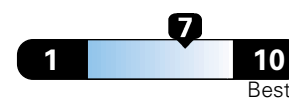

4.5 gallons per 100 miles

You spend \$1,750
in fuel costs over 5 years compared to the average new vehicle.

Annual fuel cost \$1,750

Fuel Economy & Greenhouse Gas Rating (tailpipe only)

Smog Rating (tailpipe only)