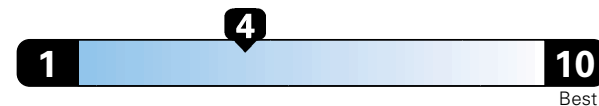

Fuel Economy and Environment

Gasoline Vehicle

Fuel Economy These estimates reflect new EPA methods beginning with 2017 models.
22 MPG
combined city/hwy
19 city 28 highway

Minivan range from 20 to 48 MPGe.
The best vehicle rates 136 MPGe.

4.5 gallons per 100 miles

You spend \$1,750
in fuel costs over 5 years compared to the average new vehicle.

Annual fuel cost \$1,750

Fuel Economy & Greenhouse Gas Rating (tailpipe only)

Smog Rating (tailpipe only)