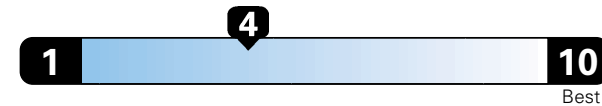

This vehicle emits 401 grams CO2 per mile. The best emits 0 grams per mile (tailpipe only). Producing and distributing fuel also creates emissions; learn more at fuelconomy.gov.

Actual results will vary for many reasons, including driving conditions and how you drive and maintain your vehicle. The average new vehicle gets 27 MPG and cost $7,000 to fuel over 5 years. Cost estimates are based on 15,000 miles per year at $2.55 per gallon. MPGe is miles per gasoline gallon equivalent. Vehicle emissions are a significant cause of climate change and smog.

fuelconomy.gov

Calculate personalized estimates and compare vehicles

Smartphone QR Code

GOVERNMENT 5-STAR SAFETY RATINGS

Overall Vehicle Score ★★★★★

Based on the combined ratings of frontal, side, and rollover. Should ONLY be compared to other vehicles of similar size and weight.

Frontal Crash Driver Passenger ★★★★★

Based on the risk of injury in a frontal impact. Should ONLY be compared to other vehicles of similar size and weight.

Side Crash Front seat Rear seat ★★★★★

Based on the risk of injury in a side impact.

Rollover ★★★★★

Based on the risk of rollover in a single-vehicle crash.

Star ratings range from 1 to 5 stars (★★★★★) with 5 being the highest. Source: National Highway Traffic Safety Administration (NHTSA) www.safercar.gov or 1-888-327-4236

The safety ratings above are based on Federal Government tests of particular vehicles equipped with certain features and options. The performance of this vehicle may differ.

PARTS CONTENT INFORMATION

FOR VEHICLES IN THIS CARLINE:
U.S./CANADIAN PARTS CONTENT: 57%

MAJOR SOURCES OF FOREIGN PARTS CONTENT:

MEXICO : 26%

NOTE: PARTS CONTENT DOES NOT INCLUDE FINAL ASSEMBLY, DISTRIBUTION, OR OTHER NON-PARTS COSTS.

FOR THIS VEHICLE:

FINAL ASSEMBLY POINT:
WINDSOR, ONTARIO, CANADA

COUNTRY OF ORIGIN:

ENGINE: MEXICO

TRANSMISSION: UNITED STATES

VEHICLE PROTECTION
A PRODUCT OF FCA US LLC

Ask for Mopar Vehicle Protection for your vehicle. We Built It. We Back It.