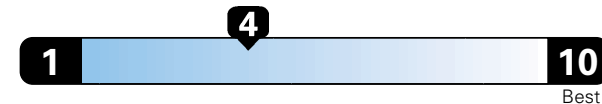

2019

PACIFICA LIMITED

For more information visit: www.chrysler.com
or call 1-800-CHRYSLER

FCA US LLC

IMPORTED FROM DETROIT®

THIS VEHICLE IS MANUFACTURED TO MEET SPECIFIC UNITED STATES REQUIREMENTS. THIS VEHICLE IS NOT MANUFACTURED FOR SALE OR REGISTRATION OUTSIDE OF THE UNITED STATES.

MANUFACTURER'S SUGGESTED RETAIL PRICE OF THIS MODEL INCLUDING DEALER PREPARATION

Base Price: $44,695

CHRYSLER PACIFICA LIMITED
Exterior Color: Bright White Clear-Coat Exterior Paint
Interior Color: Black / Alloy Interior Colors
Interior: Premium Nappa Leather-Trimmed Bucket Seats
Engine: 3.6L V6 24V VVT Engine with ESS
Transmission: 9-Speed 948TE Automatic Transmission
STANDARD EQUIPMENT (UNLESS REPLACED BY OPTIONAL EQUIPMENT)

FUNCTIONAL/SAFETY FEATURES
Advanced Multistage Front Airbags
Driver Inflatable Knee-Bolster Airbag
Passenger Inflatable Knee-Bolster Air Bag
Supplemental Side-Curtain Airbags in All Rows
Supplemental Front Seat-Mounted Side Airbags
LATCH Ready Child Seat Anchor System
ParkView® Rear Back-Up Camera
SafetyTec Group
Blind-Spot and Cross-Path Detection
ParkSense® Rear Park-Assist with Stop
Electronic Stability Control
Security Alarm
Sentry Key® Theft Deterrent System
Push-Button Start
Remote-Start System
Hill Start Assist
Tire Inflator Kit (No Compact Spare)
Hands-Free Sliding Doors and Liftgate