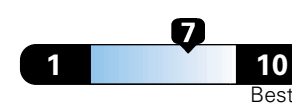

Smog Rating (tailpipe only)

This vehicle emits 106 grams CO2 per mile. The best emits 0 grams per mile (tailpipe only). Producing and distributing fuel also creates emissions; learn more at fuel economy.gov.

Actual results will vary for many reasons, including driving conditions and how you drive and maintain your vehicle. The average new vehicle gets 27 MPG and cost $6,750 to fuel over 5 years. Cost estimates are based on 15,000 miles per year at $2.40 per gallon $0.13 per kW-hr. This is a dual fueled automobile. MPGe is miles per gasoline gallon equivalent. Vehicle emissions are a significant cause of climate change and smog.

fuel economy.gov

Calculate personalized estimates and compare vehicles