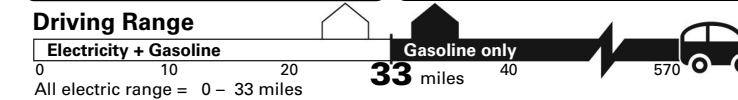

2018

PACIFICA HYBRID LIMITED

For more information visit: www.chrysler.com
or call 1-800-CHRYSLER

FCA US LLC

THIS VEHICLE IS MANUFACTURED TO MEET SPECIFIC UNITED STATES REQUIREMENTS. THIS VEHICLE IS NOT MANUFACTURED FOR SALE OR REGISTRATION OUTSIDE OF THE UNITED STATES.

MANUFACTURER'S SUGGESTED RETAIL PRICE OF THIS MODEL INCLUDING DEALER PREPARATION

Base Price: $44,995

CHRYSLER PACIFICA HYBRID LIMITED

Exterior Color: Bright White Clear Coat Exterior Paint
Interior Color: Black / Diesel Interior Colors
Interior: Premium Nappa Leather-Trimmed Bucket Seats
Engine: 3.6L V6 eHybrid Engine
Transmission: eFlite Si-EVT Transmission

STANDARD EQUIPMENT (UNLESS REPLACED BY OPTIONAL EQUIPMENT)

FUNCTIONAL/SAFETY FEATURES
6.6kW onboard Battery Charger/110-v Charging Cord
4-Wheel Disc Regenerative Brakes
16.5-Gallon Fuel Tank
Advanced Multistage Front Airbags
Driver Inflatable Knee-Bolster Airbag
Passenger Inflatable Knee-Bolster Air Bag
Supplemental Side-Curtain Airbags in All Rows
Supplemental Front Seat-Mounted Side Airbags
LATCH Ready Child Seat Anchor System
Hands-Free Power Liftgate
Hands-Free Power Sliding Doors
Blind Spot Monitoring & Rear Cross Path Detection
ParkSense® Rear Park Assist with Stop
Remote Start System
Keyless Enter-N-Go™