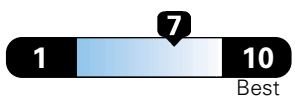

Smog Rating (tailpipe only)

This vehicle emits 106 grams CO2 per mile. The best emits 0 grams per mile (tailpipe only). Producing and distributing fuel also creates emissions; learn more at fuelconomy.gov.

Actual results will vary for many reasons, including driving conditions and how you drive and maintain your vehicle. The average new vehicle gets 27 MPG and cost $6,750 to fuel over 5 years. Cost estimates are based on 15,000 miles per year at $2.40 per gallon $0.13 per kW-hr. This is a dual fueled automobile. MPGe is miles per gasoline gallon equivalent. Vehicle emissions are a significant cause of climate change and smog.

fuelconomy.gov

Calculate personalized estimates and compare vehicles