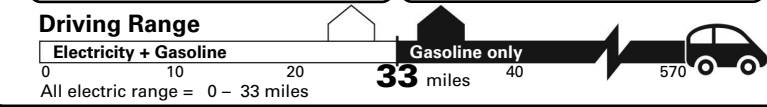

EPA DOT Fuel Economy and Environment Plug-In Hybrid Vehicle Electricity-Gasoline

Fuel Economy Minivan range from 19 to 52 MPGe. The best vehicle rates 136 MPGe.

You save \$2,250 in fuel costs over 5 years compared to the average new vehicle.