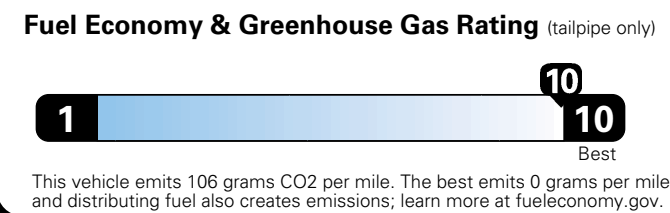

MANUFACTURER'S SUGGESTED RETAIL PRICE OF THIS MODEL INCLUDING DEALER PREPARATION

Base Price: \$44,995

CHRYSLER PACIFICA HYBRID LIMITED
Exterior Color: Dark Cordovan Pearl Coat Exterior Paint
Interior Color: Black / Alloy Interior Colors
Interior: Premium Nappa Leather-Trimmed Bucket Seats
Engine: 3.6L V6 eHybrid Engine
Transmission: eFlite Si-EVT Transmission
STANDARD EQUIPMENT (UNLESS REPLACED BY OPTIONAL EQUIPMENT)

EPA DOT Fuel Economy and Environment Plug-In Hybrid Vehicle Electricity-Gasoline

Fuel Economy Minivan range from 19 to 52 MPGe. The best vehicle rates 136 MPGe.

You save \$2,250 in fuel costs over 5 years compared to the average new vehicle.

Annual fuel cost \$900

Actual results will vary for many reasons, including driving conditions and how you drive and maintain your vehicle. The average new vehicle gets 27 MPG and cost \$6,750 to fuel over 5 years. Cost estimates are based on 15,000 miles per year at \$2.40 per gallon \$0.13 per kW-hr. This is a dual fueled automobile. MPGe is miles per gasoline gallon equivalent. Vehicle emissions are a significant cause of climate change and smog.