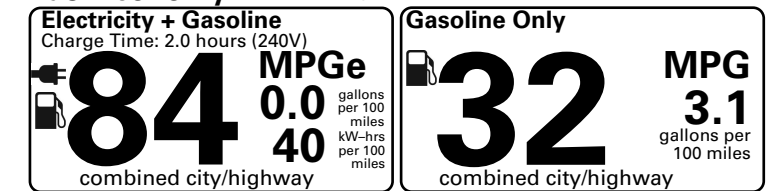

MANUFACTURER'S SUGGESTED RETAIL PRICE OF THIS MODEL INCLUDING DEALER PREPARATION

Base Price: \$44,995

CHRYSLER PACIFICA HYBRID LIMITED
Exterior Color: Dark Cordovan Pearl Coat Exterior Paint
Interior Color: Black / Alloy Interior Colors
Interior: Premium Nappa Leather-Trimmed Bucket Seats
Engine: 3.6L V6 eHybrid Engine
Transmission: eFlite Si-EVT Transmission
STANDARD EQUIPMENT (UNLESS REPLACED BY OPTIONAL EQUIPMENT)

EPA DOT Fuel Economy and Environment Plug-In Hybrid Vehicle Electricity-Gasoline

Fuel Economy Minivan range from 19 to 52 MPGe. The best vehicle rates 136 MPGe.

You save \$2,250 in fuel costs over 5 years compared to the average new vehicle.