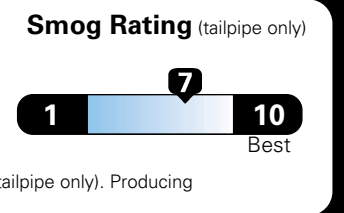

You save $2,250 in fuel costs over 5 years compared to the average new vehicle.

Annual fuel cost $900

Actual results will vary for many reasons, including driving conditions and how you drive and maintain your vehicle. The average new vehicle gets 27 MPG and cost $6,750 to fuel over 5 years. Cost estimates are based on 15,000 miles per year at $2.40 per gallon $0.13 per kW-hr. This is a dual fueled automobile. MPGe is miles per gasoline gallon equivalent. Vehicle emissions are a significant cause of climate change and smog.

fueleconomy.gov

Calculate personalized estimates and compare vehicles