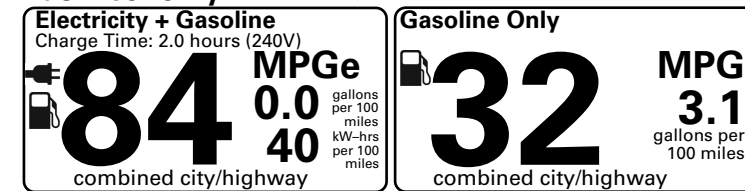

MANUFACTURER'S SUGGESTED RETAIL PRICE OF THIS MODEL INCLUDING DEALER PREPARATION

Base Price: \$44,995

CHRYSLER PACIFICA HYBRID LIMITED

Exterior Color: Velvet Red Pearl Coat Exterior Paint
Interior Color: Black / Alloy Interior Colors
Interior: Premium Nappa Leather-Trimmed Bucket Seats
Engine: 3.6L V6 eHybrid Engine
Transmission: eFlite Si-EVT Transmission

Fuel Economy and Environment

Plug-In Hybrid Vehicle
Electricity-Gasoline

Fuel Economy Minivan range from 19 to 52 MPGe. The best vehicle rates 136 MPGe.

You save \$2,250
in fuel costs
over 5 years
compared to the
average new vehicle.