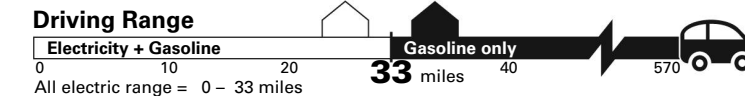

Fuel Economy and Environment

Plug-In Hybrid Vehicle
Electricity-Gasoline

Fuel Economy Minivan range from 19 to 52 MPGe. The best vehicle rates 136 MPGe.

You save \$2,250
in fuel costs
over 5 years
compared to the
average new vehicle.