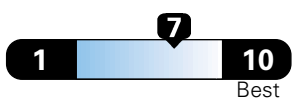

Smog Rating (tailpipe only)

This vehicle emits 106 grams CO2 per mile. The best emits 0 grams per mile (tailpipe only). Producing and distributing fuel also creates emissions; learn more at fuelconomy.gov.

Actual results will vary for many reasons, including driving conditions and how you drive and maintain your vehicle. The average new vehicle gets 27 MPG and cost $6,750 to fuel over 5 years. Cost estimates are based on 15,000 miles per year at $2.40 per gallon $0.13 per kW-hr. This is a dual fueled automobile. MPGe is miles per gasoline gallon equivalent. Vehicle emissions are a significant cause of climate change and smog.

fuelconomy.gov

Calculate personalized estimates and compare vehicles