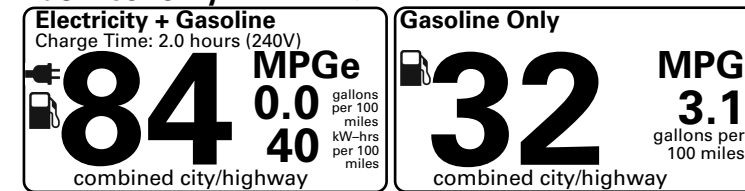

MANUFACTURER'S SUGGESTED RETAIL PRICE OF THIS MODEL INCLUDING DEALER PREPARATION

Base Price: \$44,995

CHRYSLER PACIFICA HYBRID LIMITED
Exterior Color: Brilliant Black Crystal Pearl-Coat Exterior Paint
Interior Color: Black / Diesel Interior Colors
Interior: Premium Nappa Leather-Trimmed Bucket Seats
Engine: 3.6L V6 eHybrid Engine
Transmission: eFlite Si-EVT Transmission

Fuel Economy and Environment

Plug-In Hybrid Vehicle
Electricity-Gasoline

Fuel Economy Minivan range from 19 to 52 MPGe. The best vehicle rates 136 MPGe.

You save \$2,250
in fuel costs
over 5 years
compared to the
average new vehicle.