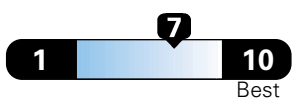

Gasoline Only
32 MPG
combined city/highway

You save \$2,250
in fuel costs
over 5 years
compared to the
average new vehicle.

Annual fuel cost \$900

Fuel Economy & Greenhouse Gas Rating (tailpipe only)

Smog Rating (tailpipe only)